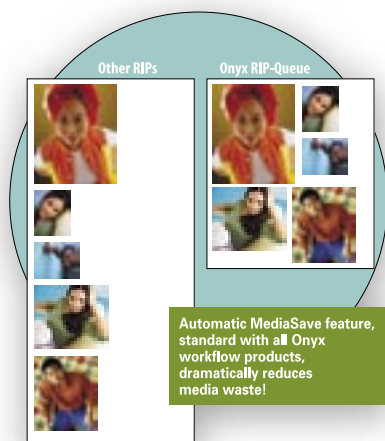

Onyx® RIPCenter™ Photo Edition

Easy to Install, Easy to Use

RIPCenter Photo Edition is the perfect solution for Digital Photographers that are just getting started with inkjet printing. Getting up to speed and producing professional color is as simple as install, open file, and print. Yet despite its simplicity, RIPCenter Photo Edition contains a bevy of production tools that are sure to outperform the normal Windows or Mac printer drivers.

Professional Quality Color, Every Time

Default color calibration and ICC profiles – optimized for a variety of ink and media combinations – provide consistent, accurate color “out of the box” for those who are just getting into large format printing.

Network-Accessible Across Platforms

The RIPCenter Photo Edition queue appears as a normal printer on your network, so you can print directly from your creative application from any Mac or PC on the network, or drag and drop jobs into a Hot Folder.

Features and Benefits

- ◆ Automatically installs the program, queue and printer in one easy step
- ◆ Print directly to the queue from your creative application as you would to any desktop printer — even across networks and platforms
- ◆ RIP and simultaneously print bitmapped files for faster throughput
- ◆ Reduce ink consumption and media spoilage with MediaSave nesting and nesting preview
- ◆ Maintain your workflow while growing your business
- ◆ Enjoy faster process and print times compared to slow printer hardware RIPs
- ◆ Print photographs and portrait packages directly from Adobe PhotoShop®
- ◆ Get better color than from standard Windows® drivers
- ◆ Dramatically reduce media costs by automatically nesting pictures across media
- ◆ Image interpolation for high-quality enlargements