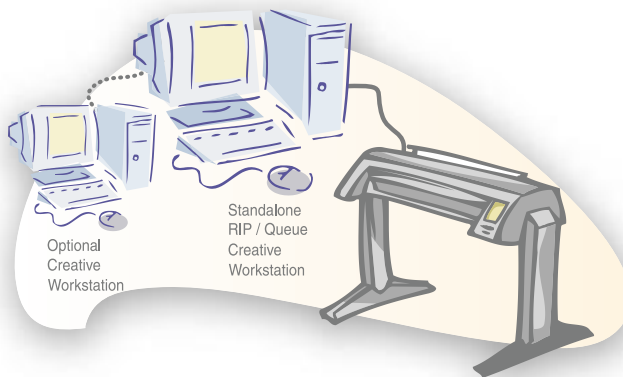

Onyx® RIPCenter™ Photo Edition

Easy to Install, Easy to Use

RIPCenter Photo Edition is the perfect solution for Digital Photographers that are just getting started with inkjet printing. Getting up to speed and producing professional color is as simple as install, open file, and print. Yet despite its simplicity, RIPCenter Photo Edition contains a bevy of production tools that are sure to outperform the normal Windows or Mac printer drivers.

Professional Quality Color, Every Time

Default color calibration and ICC profiles – optimized for a variety of ink and media combinations – provide consistent, accurate color “out of the box” for those who are just getting into large format printing.

Network-Accessible Across Platforms

The RIPCenter Photo Edition queue appears as a normal printer on your network, so you can print directly from your creative application from any Mac or PC on the network, or drag and drop jobs into a Hot Folder.

Features and Benefits

- ◆ Automatically installs the program, queue and printer in one easy step
- ◆ Print directly to the queue from your creative application as you would to any desktop printer — even across networks and platforms
- ◆ RIP and simultaneously print bitmapped files for faster throughput
- ◆ Reduce ink consumption and media spoilage with MediaSave nesting and nesting preview
- ◆ Maintain your workflow while growing your business
- ◆ Enjoy faster process and print times compared to slow printer hardware RIPs
- ◆ Print photographs and portrait packages directly from Adobe PhotoShop®
- ◆ Get better color than from standard Windows® drivers
- ◆ Dramatically reduce media costs by automatically nesting pictures across media
- ◆ Image interpolation for high-quality enlargements